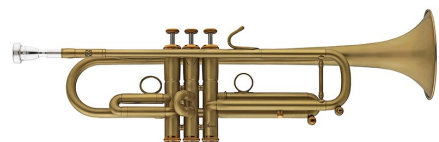

Bore ML
Bell S3
Leadpipe S3
Silver Plated trim kit
Brush lacquered

CLASSICA

Classica Bb Trumpet Model # 5048